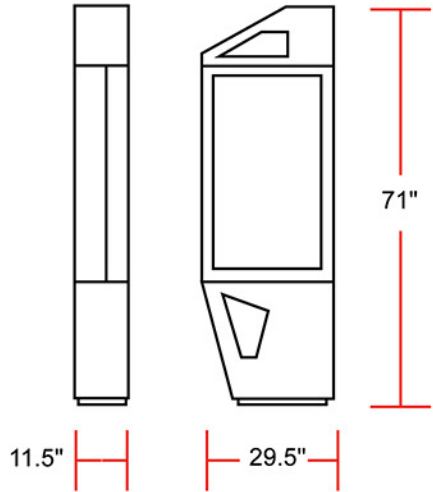

Display	46"LCD or 42" LCD
Touch Technology:	Projected Capacitive
Processor :	up to i7
Operating systems:	Windows 7, 8 & 10
Network/Ethernet:	10/100/1000 BaseT
WiFi(wireless):	RF 802.11 (optional)
Weight:	up to 160 lbs / 75 kgs
Operating Temperature:	0o C to 40o C
Operating Humidity:	20% to 80%
Power Supply:	120W, AC 100-240V