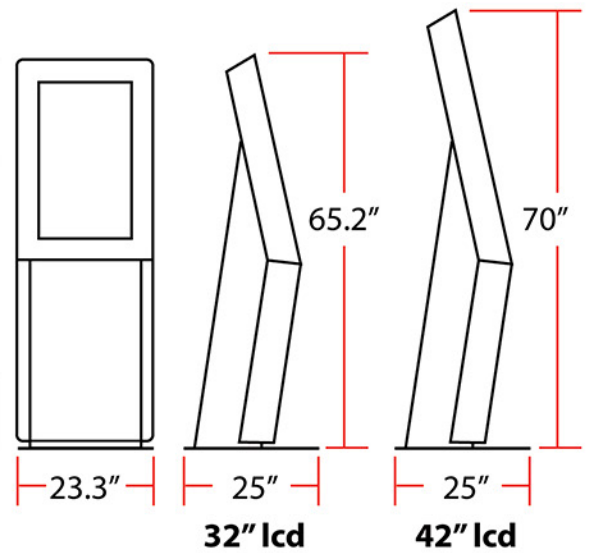

Icon specifications:

Display: 32-inch LCD LED Backlight 16:9 1920 X 1080 Full HD or
42-inch LCD LED Backlight 16:9 1920 X 1080 Full HD
Surface Acoustic Wave Touch Technology, UL60950 Compliant

Computer: Up to Intel i7 Quad-core
4GB Memory (standard), expandable to 16GB DDR3
500GB Fixed Disk Drive & DVD Reader/Writer
Ethernet Gigabit Network Interface and
802.11 a/b/g/n Wireless Network standard
10 USB Ports (6 USB 2.0, 4 USB 3.0)

Sound: Stereo 4-inch Front-mounted Speakers
8-watts RMS per channel, Two Channel Amplifier